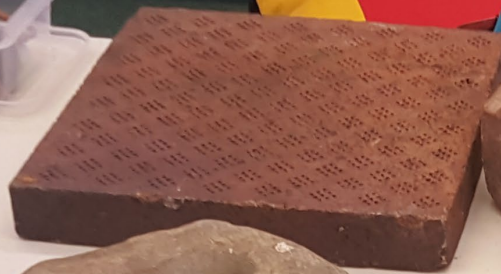

DUANE FARREN'S PHOTO ARCHIVE: FINDS

by Jan Bridget

TOOTH PASTE
LONDON

CHERRY
FOR BEVERAGES
EXTRA
PATRONIZED BY THE QUEEN
WELL & CO. LONDON
FINEST
MOLST

FRANCE
LONDON

FRANCE
SPRING

FRANCE
LONDON

MILK FROM BRUCELLOSIS TESTED COWS
FARM BOTTLED
BY

W. J. CRAGHILL
HEMPLANDS HALL
HAVERIGG.

• ACCREDITED HERD •

RAW UNPASTEURISED MILK

MILK FROM BRUCellosis TESTED COWS
FARM BOTTLED
BY
W. J. CRAGHILL
HEMPLANDS HALL
HAVERIGG.
• ACCREDITED HERD •

RAW UNPASTEURISED MILK